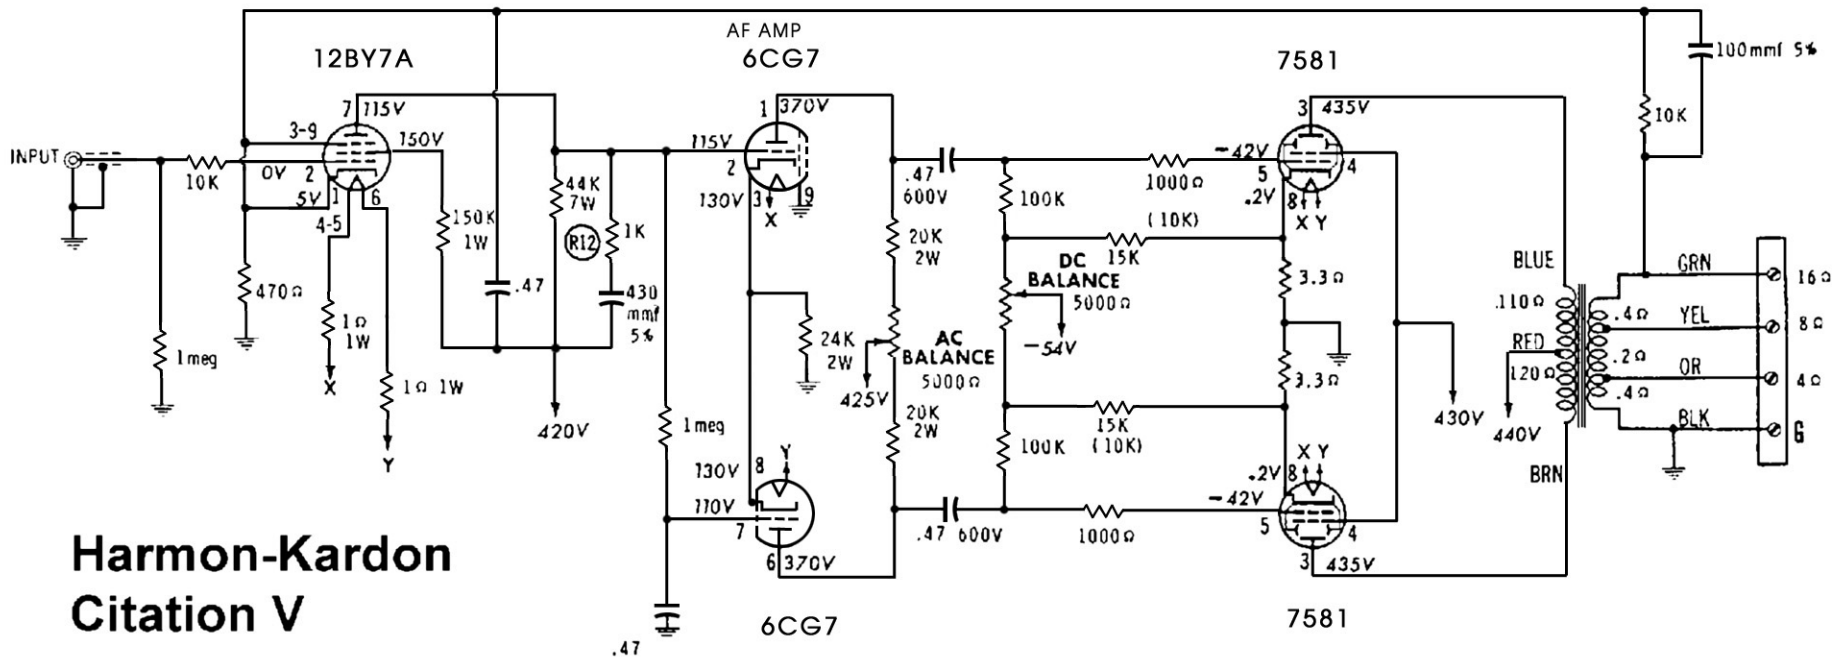

**Harmon-Kardon
Citation V**